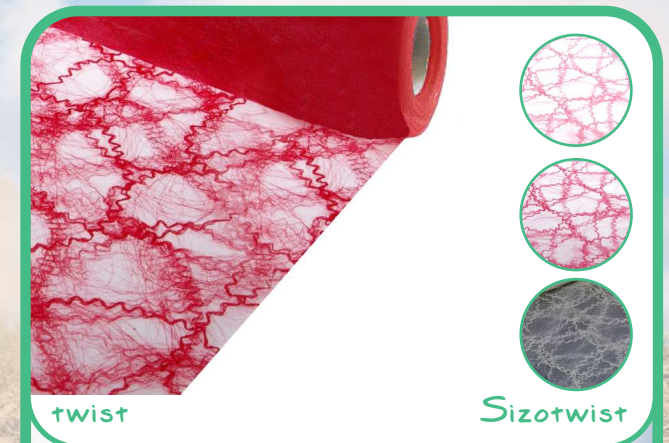

other colours available on demand

vlies 75 cm

Cloth non-woven

RVL7540RD	red	75 cm x 25 m	1 pc.
RVL7540RS	pink	75 cm x 25 m	1 pc.
RVL7540FU	fuschia	75 cm x 25 m	1 pc.
RVL7540WI	white	75 cm x 25 m	1 pc.

other colours available on demand

twist

Sizotwist

RST6010RD	red	60 cm x 10 m	1 pc.
RST6010RS	pink	60 cm x 10 m	1 pc.
RST6010FU	fushia	60 cm x 10 m	1 pc.
RST6010WI	white	60 cm x 10 m	1 pc.

other colours are available

**Bezoek onze WEBSITE en BESTEL per MAIL of FAX!
Visitez notre WEBSITE et COMMANDEZ par MAIL OU FAX!**